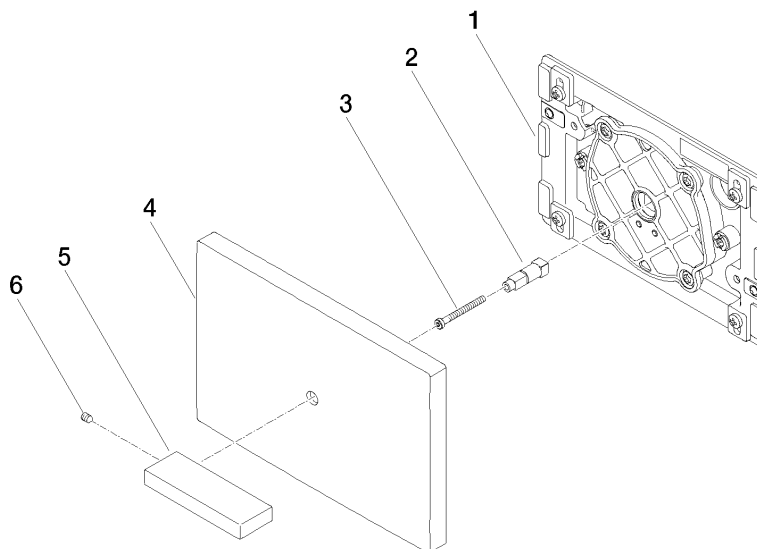

12 660 979

mm [inches]

12 660 979

Parts for other finishes can be found here: [Chrome](#)

Spare parts list

No.	Item Number	Name	Quantity used	Delivery time
1	04 28 01 053 00 90	plate	1	2
2	09 18 20 038 90	base	1	2
3	09 30 30 086 90	screw	1	2
4	09 11 01 179-06	cover	1	-
Spare part can no longer be ordered, please order the replacement item				
5	09 20 97 057-06	handle	1	10
6	09 31 11 058 90	pin	1	2